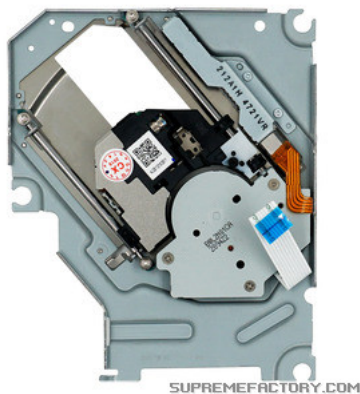

**CAL BLOCK BLU-RAY LENS HOP-B150 WITH COMPLETE DG-6M5S DRIVE DECK FOR XBOX ONE SLIM - PARTS AND REPAIR**

 [Click here](#) for more info and pictures

**Product description:****Descriptions:**

-Full Optical Block Blu-Ray laser to replace a worn, broken or damaged unit in your console.  
-Compatible with for Xbox One Slim Consoles NOT Xbox One Xbox One X  
-Tools and instruction are NOT included. Opening console may void the warranty. Professional installation is required.

We do not hold any responsibility for damaging of this item cause by your wrong installation or your wrong purchasing.

**Package Includes:**

1 x Full Optical Block Blu-Ray Lens HOP-B150 with Complete DG-6M5S Drive Deck for Xbox One Slim

**Producer:****Box / Documentation languages:****Packaging:****UPC / BARCODE:**

SKU / ARTNR.: cn-xbo-120007

SHIPPING WEIGHT: 0.121 kgs

NET WEIGHT: 0.121 kgs

**PACKAGING TYPE:**

PACKAGE SIZE: 13 x 11 x 3 cm